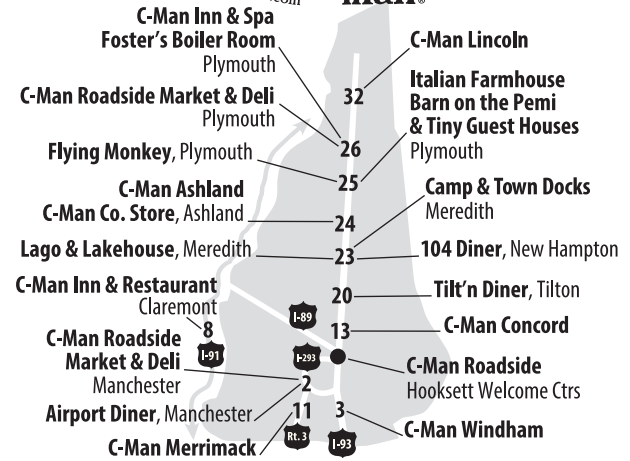

Menus, directions, gift cards and career opportunities at theCman.com  
**Common Man Roadside Market & Deli in Plymouth & NEW Manchester, NH!**

# THE BARN ON THE PEMI

*Please call our sales staff at (603) 536-3515 for details.*

231 Daniel Webster Hwy., Plymouth, NH \* (603) 536-3515  
 theBarnonthePemi.com

Menus, directions, gift cards and career opportunities at theCman.com  
**Common Man Roadside Market & Deli in Plymouth & NEW Manchester, NH!**